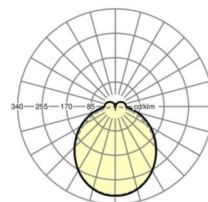

CHARACTERISTICS

Order number	19470004050
EAN number	4020863396108
Commodity code	94051190
Certification mark	IP 20, Protection class I, ENEC10 VDE, F, HACCP DIN10500/Food/IFS-application-related suitability/BRC, Indoor, CE
Impact resistance (IK rating)	IK03 (-20°C bis 35°C)
Ambient temperatur	ta -20°C to 35°C
Warranty period	5 years
State funding programs	BEG - Federal funding for efficient buildings (valid only for Germany)

ELECTRICAL ENGINEERING

Controller	Electronic driver (1 pcs.)
System output	53W
Mains voltage	230V/50Hz
Energy efficiency class/light source	C

LIGHTING TECHNOLOGY

Placement	LED, Colour rendering/Light colour CRI ≥ 80 / 4000K
Colour tolerance (MacAdam)	3SDCM
Nominal luminous flux	8739lm
LED service life	50000h L80/B10 (Tq 35°C)
Luminaire luminous efficiency	166lm/W
Beam angle	115° (C0) / 110° (C90)
UGR lat./long.	27.0 / 26.4

MECHANICS

Housing colour	traffic white RAL 9016
Dimensions (LxWxH/DxH)	1531mm x 55mm x 37mm
Weight (net)	1.9kg
Type of installation	Mounting rail system installation, Light structure

Dimensions

L	1531 mm	Length
B	55 mm	Width
H	37 mm	Height

DEEP-LINK

<https://www.regiolux.de/en/article/19470004050>

Reference	LED 9000lm 840
ηLB	100 %
Φ ↓/↑	90 % / 10 %
UGR lat./long.	27.0 / 26.4